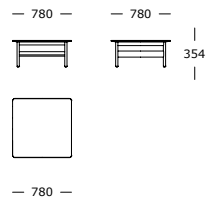

WARRANTY

5 years

Collect

Coffee table | Large

Coffee table | Medium

Coffee table | Small

Console table | Low

Side table | Round