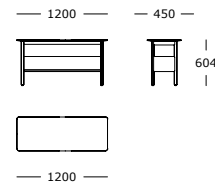

WARRANTY

5 years

Collect

Coffee table | Large

Coffee table | Medium

Coffee table | Small

Console table | Low

Side table | Round